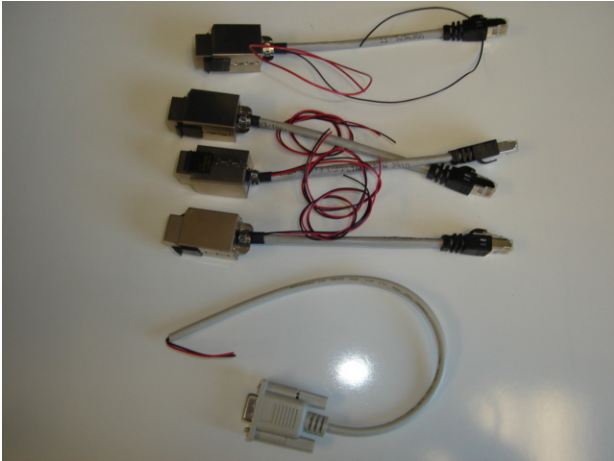

POS Interface

IV-QR

KEY FEATURES

MODEL TYPE	IV-QR
	Ruby Verifone POS Cables – For use with IV-Q4
	4 - Pass-through RJ45 connectors & 1 - DB9 Female
	For connection at the terminal or printer to capture POS data