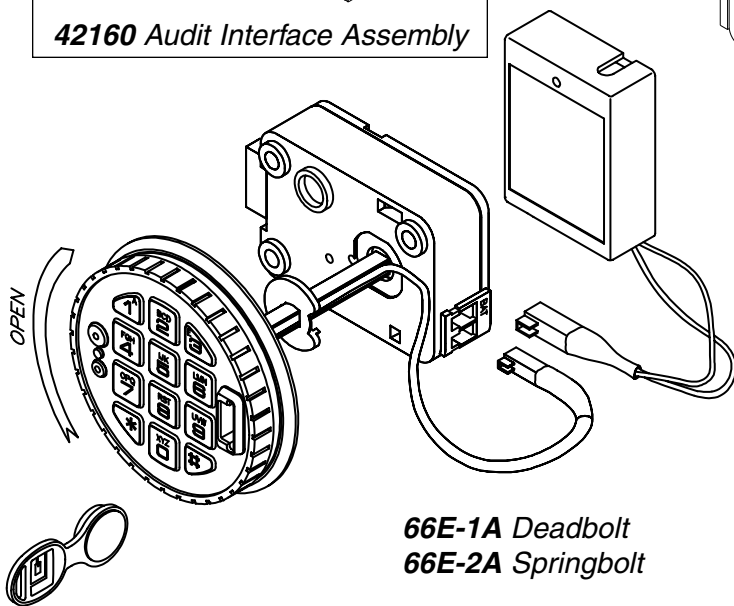

## ELECTRONIC COMBINATION LOCK (66E Series)

42160 Audit Interface Assembly

6441 Redundant (Override)  
Mechanical Lock

6260 Dual-Handed  
Swingbolt Lock

66E-1A Deadbolt  
66E-2A Springbolt

3122 "E" Key

### STANDARD FEATURES

- Direct Replacement – Most Mechanical Combination Locks
- Manager Mode
- External Connection for Audit Trail – Optional Audit Interface Required
- Internal Bolt Switch
- User Status Signal
- Wrong Try Penalty
- Signal to Disable Lock Opening – Optional Alarm Box Required
- Time Delay – Key Pad or PC Programmable
  - Delay Period: 1-99 Minutes
  - Open Period: 1-19 Minutes
- External Emergency Power Terminals
- One user-supplied 9V Alkaline Battery
- U.L. Listed
- Made in USA