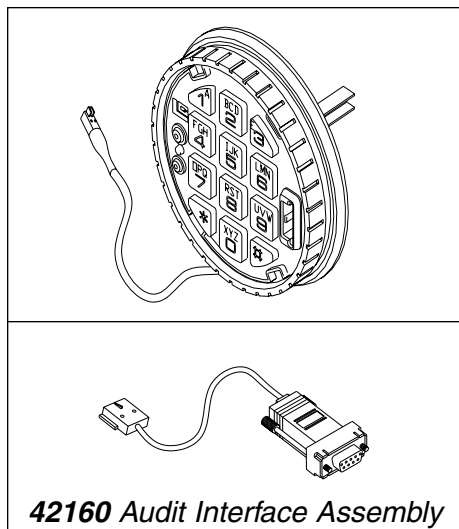

LAGAUDIT

ELECTRONIC COMBINATION LOCK (66E Series)

42160 Audit Interface Assembly

6260 Dual-Handed
Swingbolt Lock