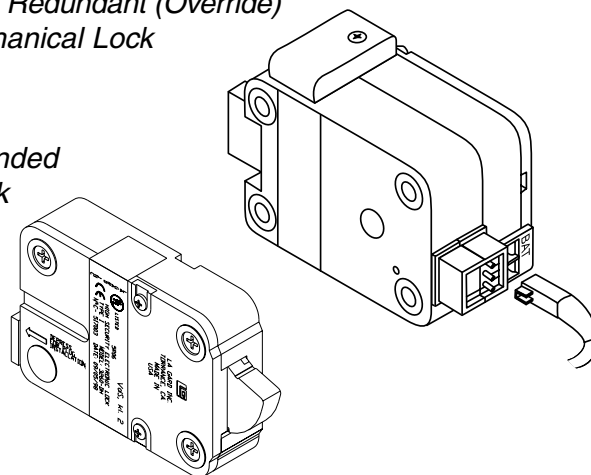

## ELECTRONIC COMBINATION LOCK (66E Series)

42160 Audit Interface Assembly

6441 Redundant (Override)  
Mechanical Lock

6260 Dual-Handed  
Swingbolt Lock

66E-1A Deadbolt  
66E-2A Springbolt

3122 "E" Key

### STANDARD FEATURES

- Direct Replacement – Most Mechanical Combination Locks
- Manager Mode
- External Connection for Audit Trail – Optional Audit Interface Required
- Internal Bolt Switch
- User Status Signal
- Wrong Try Penalty
- Signal to Disable Lock Opening – Optional Alarm Box Required
- Time Delay – Key Pad or PC Programmable
  - Delay Period: 1-99 Minutes
  - Open Period: 1-19 Minutes
- External Emergency Power Terminals
- One user-supplied 9V Alkaline Battery
- U.L. Listed
- Made in USA